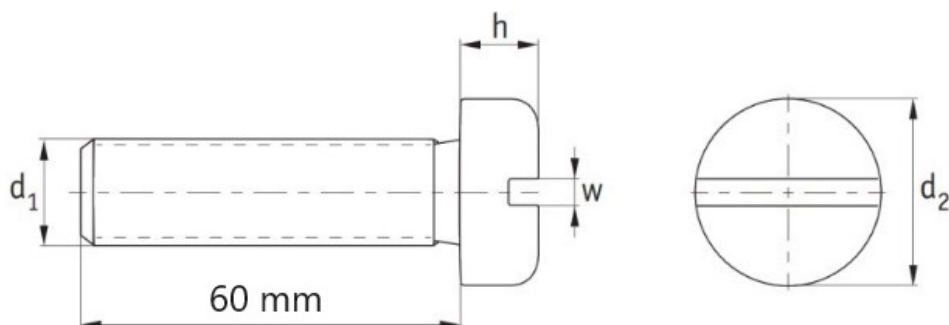

## PRODUCT SHEET

**Description:**

DIN 85 Slotted Pan Head Screws, Solid Brass, AM 6X60

**Item number:**

11.07.603-0

Units	Box	Carton	HS Code	Barcode
Pcs.			74153300	 5704866016292

Thread Diameter (d1)	M6
d2 max. (mm)	12
h max. (mm)	3.6
w nom. (mm)	1.6